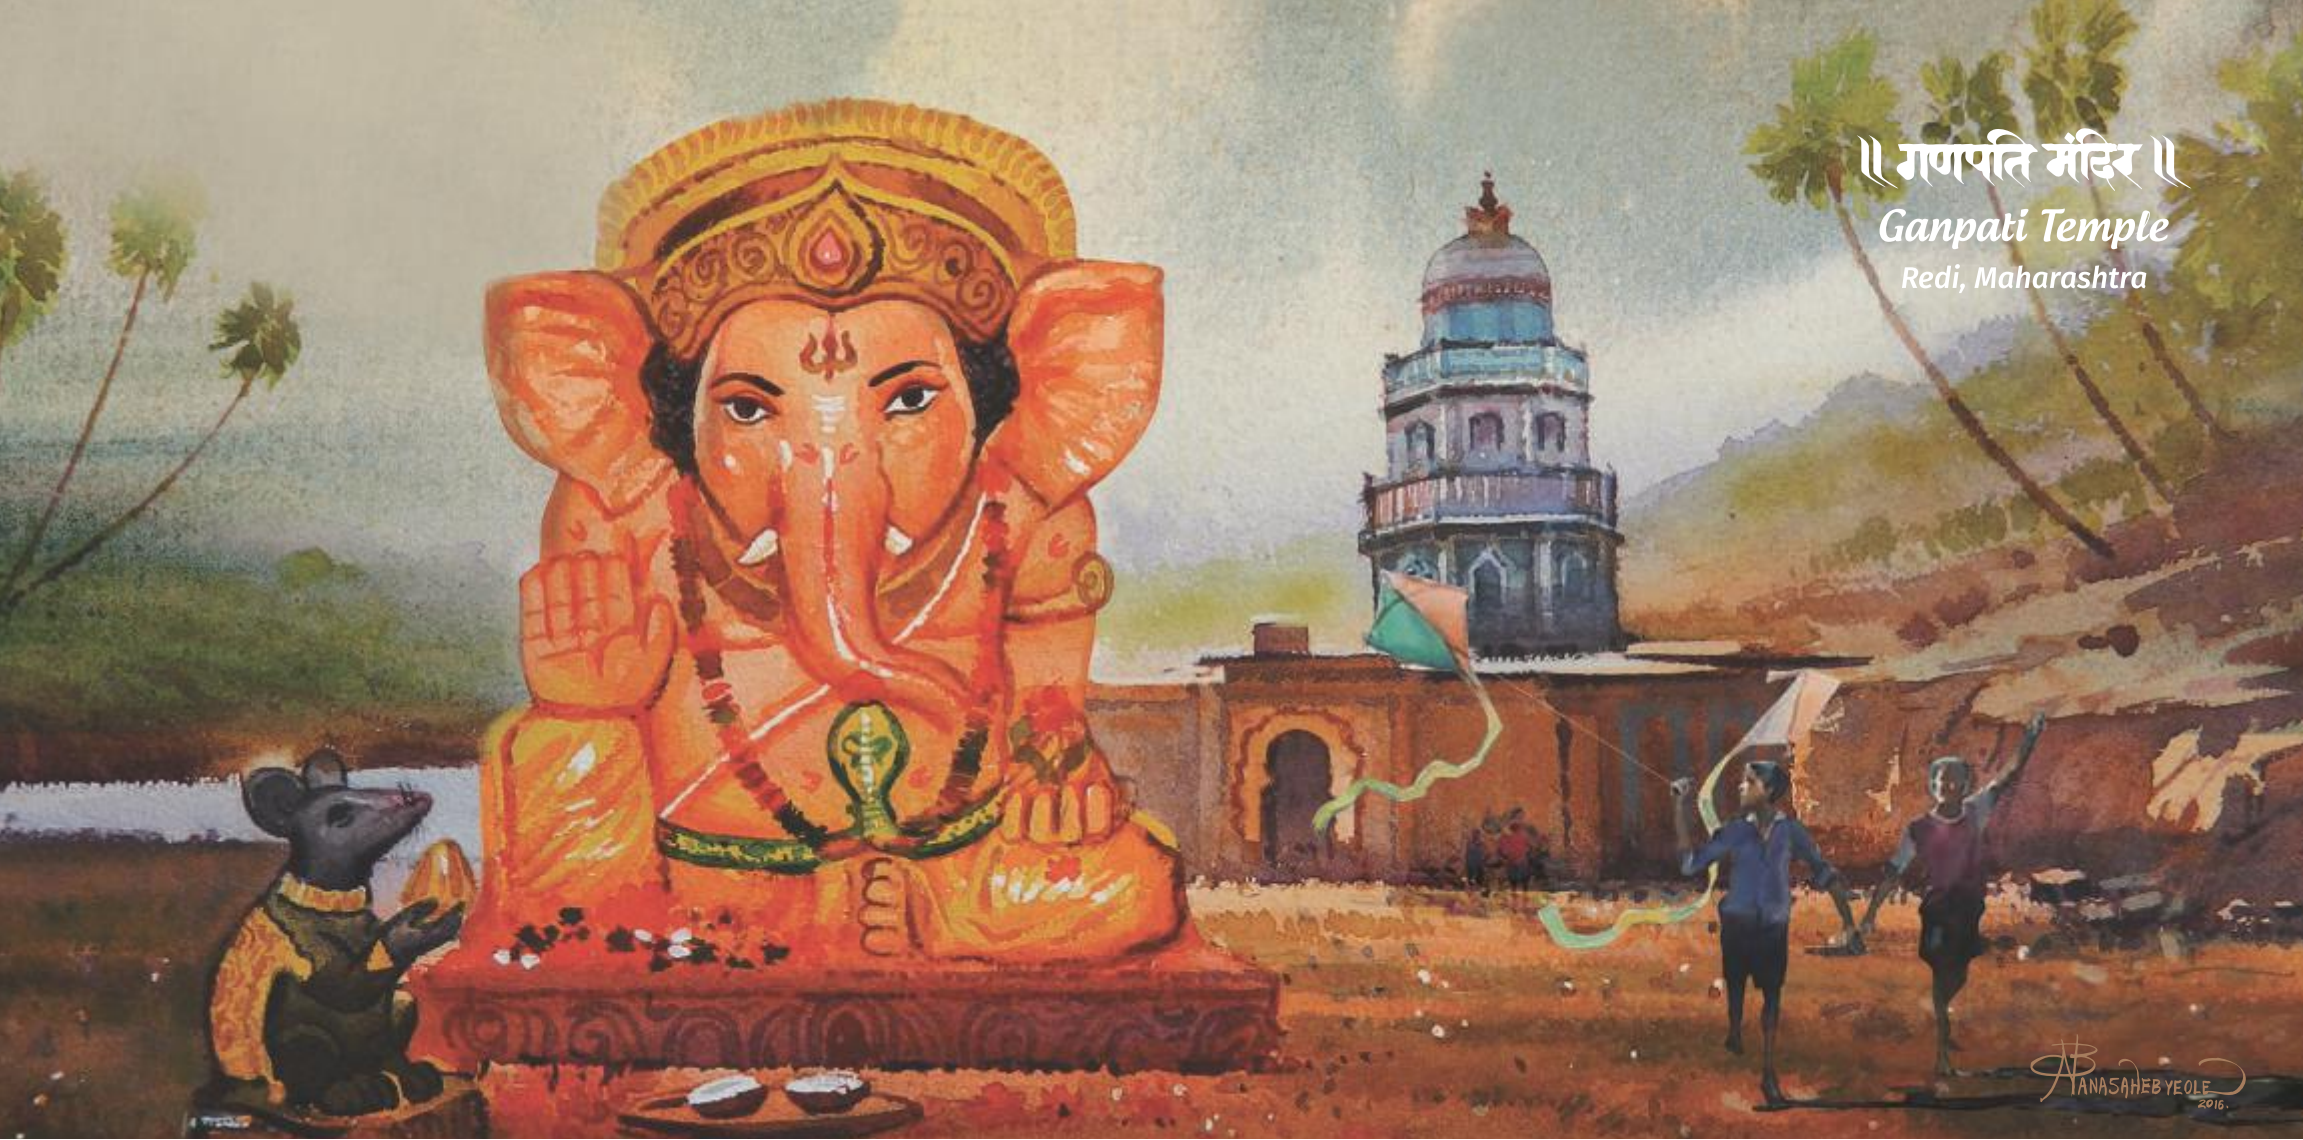

॥ गणपति मंदिर ॥
Ganpati Temple
Redi, Maharashtra

ANASAHEB YEOLE
2016

DEC 2017

M	T	W	T	F	S	S	M	T	W	T	F	S	S	M	T	W	T	F	S	S	M	T	W	T	F	S	S								
					1	2	3	4	5	6	7	8	9	10	11	12	13	14	15	16	17	18	19	20	21	22	23	24	25	26	27	28	29	30	31

TRIDHAATU®
Realty & Infra Pvt. Ltd.